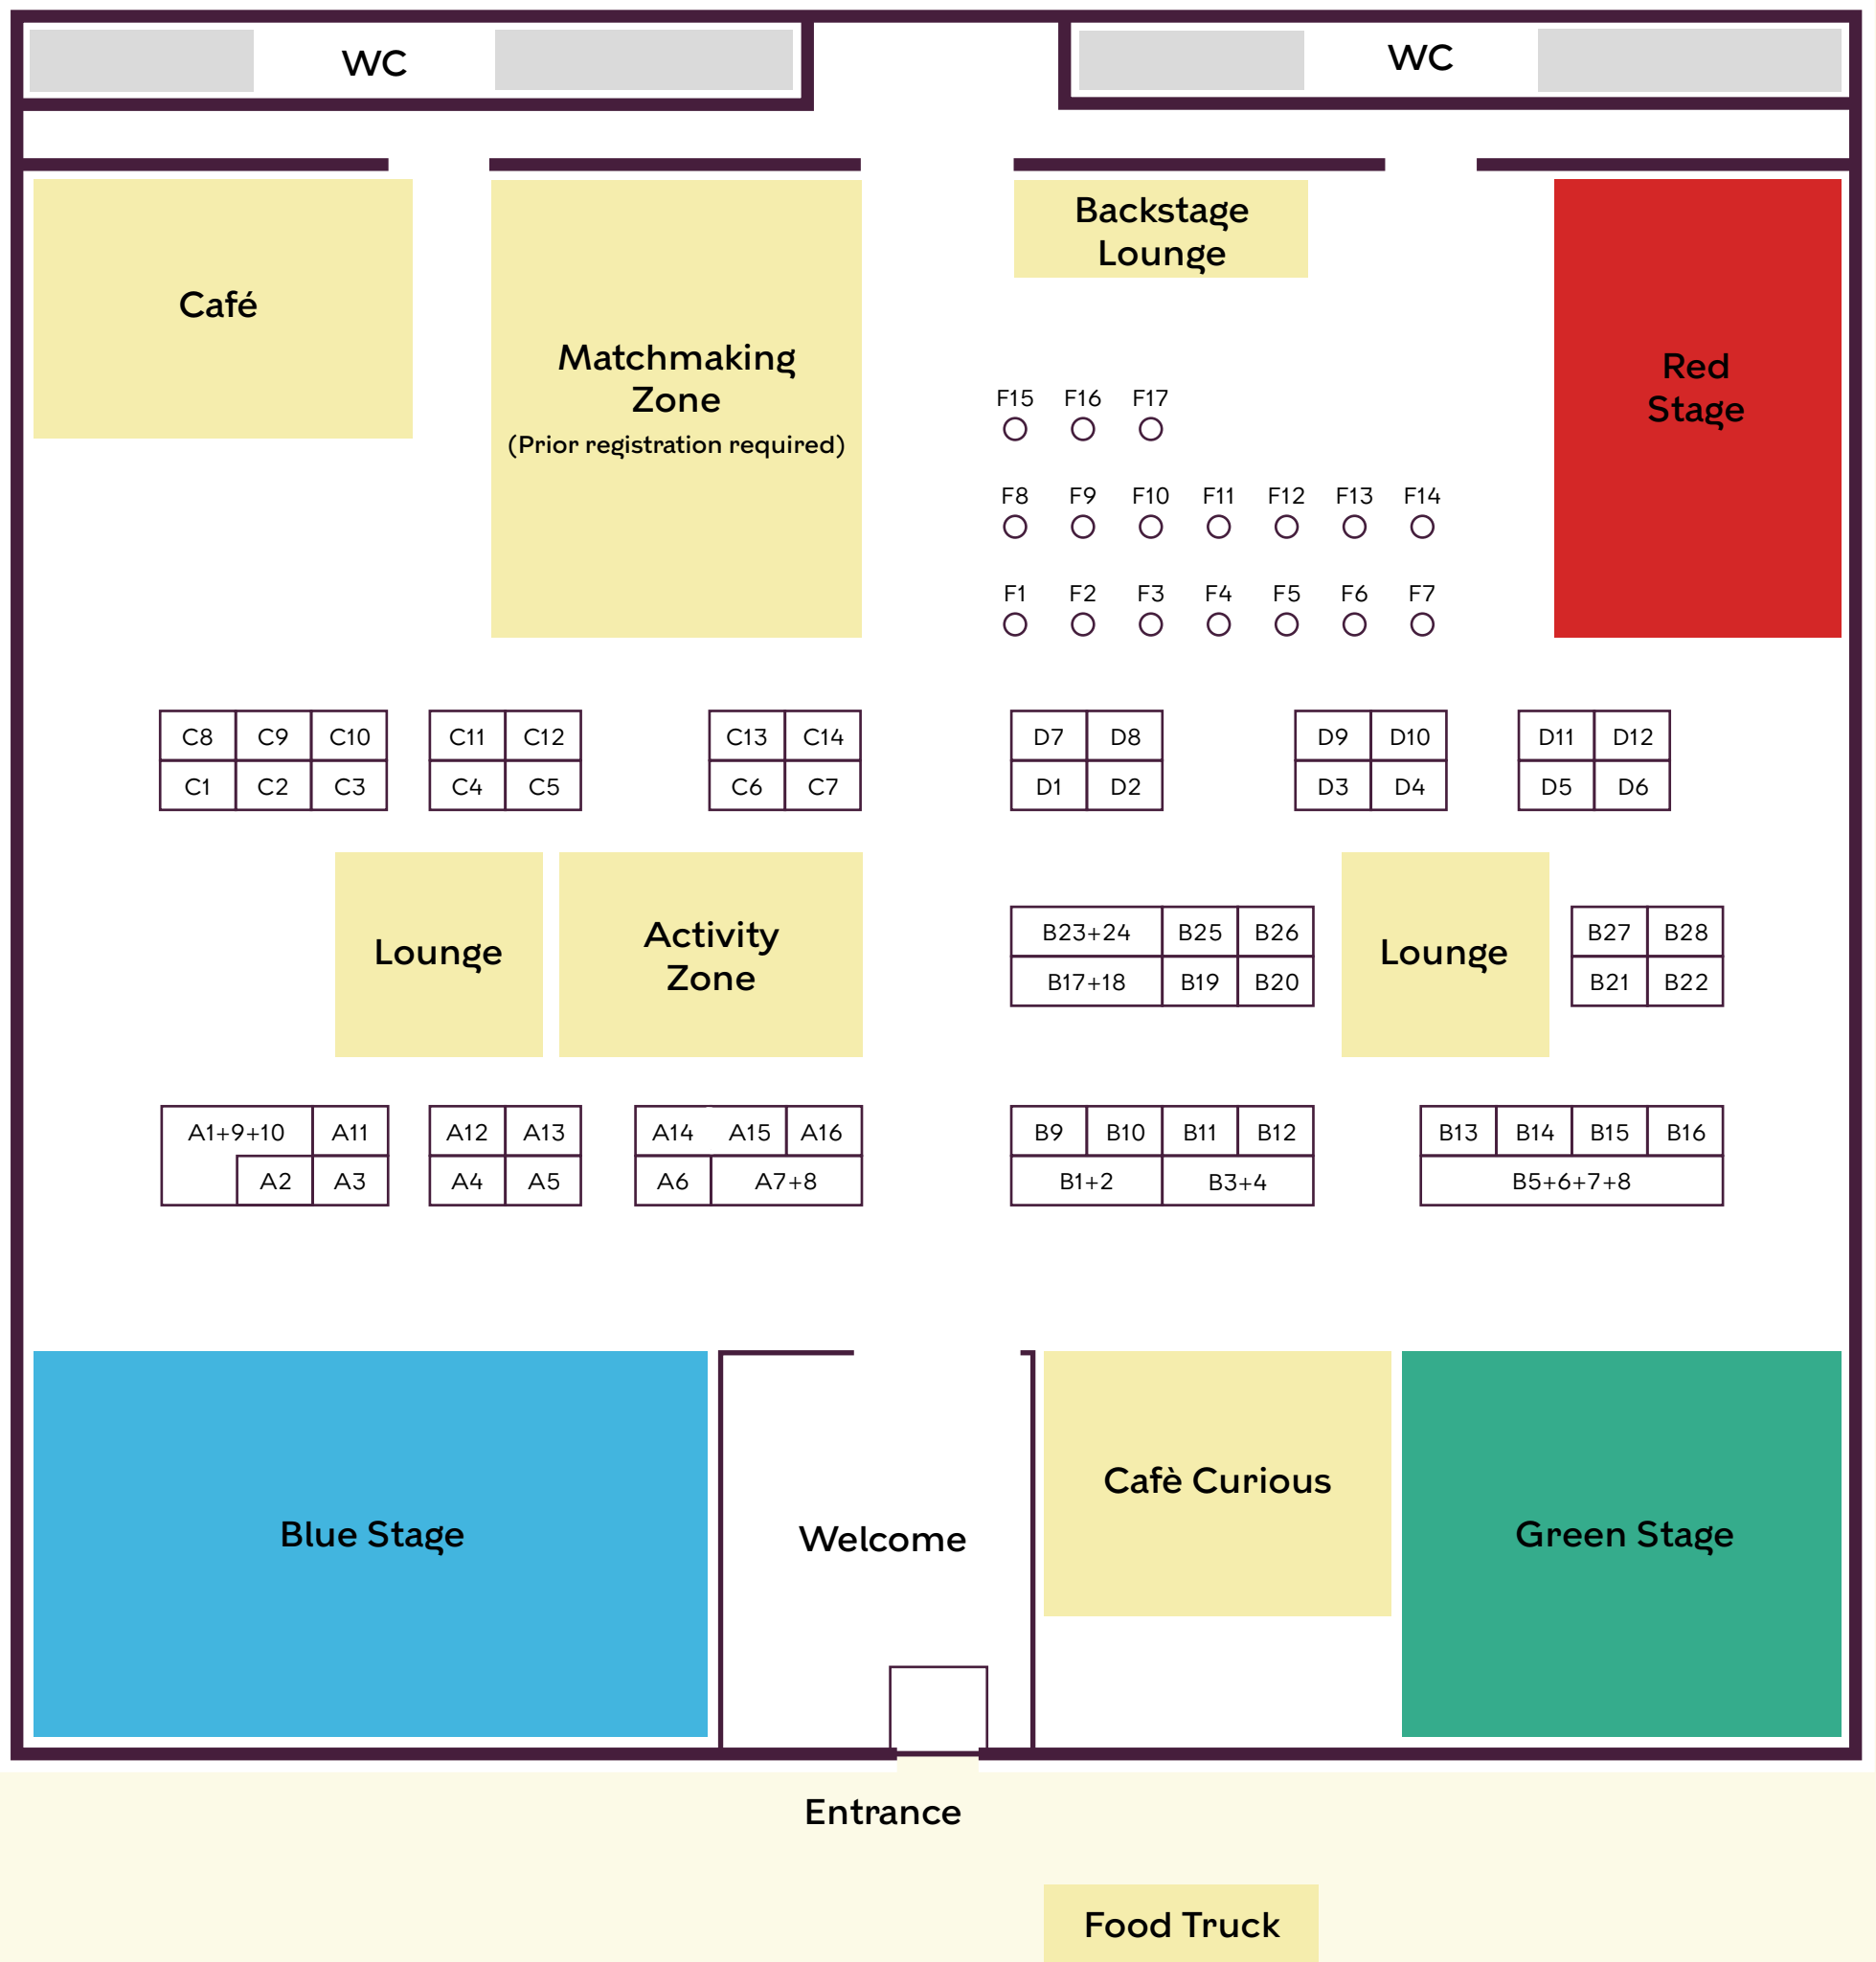

Friday

INTERNATIONAL CITIZEN DAYS 2024

ORGANISATIONS

Friday	Saturday	Organisation
B12		3Shape
B9		A.P. Møller - Mærsk A/S
B5-B8	B5-B8	Akademikerne
B5-B8		Akademikernes A-kasse
	F14	American Women's Club (AWC) in Denmark
	A9	Art Escape Studios
	F19	B3B Basketball
	B20	Basecamp
C4		Bavarian Nordic
	E18	Bibliotekernes læsehjørne
	E7	BIBLIOTEKET
B14		Bloom - Recruitment/Headhunting
	C2	Boldklubben Frem
	B9	Bomae
	B26	byStudents/Studenterhuset
B5-B8	B5-B8	CA A-kasse & Karriereudvikling
A4	A4	Candice Progler Consulting
D10	D10	Career Catwalk
D9	D9	Career Club DK
F4	F4	CAREER DENMARK
C8	C8	Career Network Denmark
	C13	Caritas Denmark
	B12	Charlie's Roof ApS
	B16	CLAVIS sprog & kompetence
C1		Cobham Satcom
B11		COBOD International
D7	D7	Copenhagen Capacity
	E5	Copenhagen Main Library
	D4	Copenhagen Netball Club
	B11	Copenhagen Relocations
	F8	Copenhagen Theatre Circle
	C17	Copenhagen Visitor Service
F5	F5	Cross-cultural Emotional Intelligence Coaching
	C14	Cultural Volunteers (Kulturens Frivillige)
	E10	Culture House Islands Brygge
B3+B4		CV Guidance
	A20	Danes Worldwide
	B23+B24	Danica Pension
D1	D1	Danish Industry (DI)
	E12	Dans i Nordvest
C7	C7	Dansk Erhverv
	C6	Dansk Vandrelaug
B22	B22	Danskbureauet
	B23+B24	Danske Bank