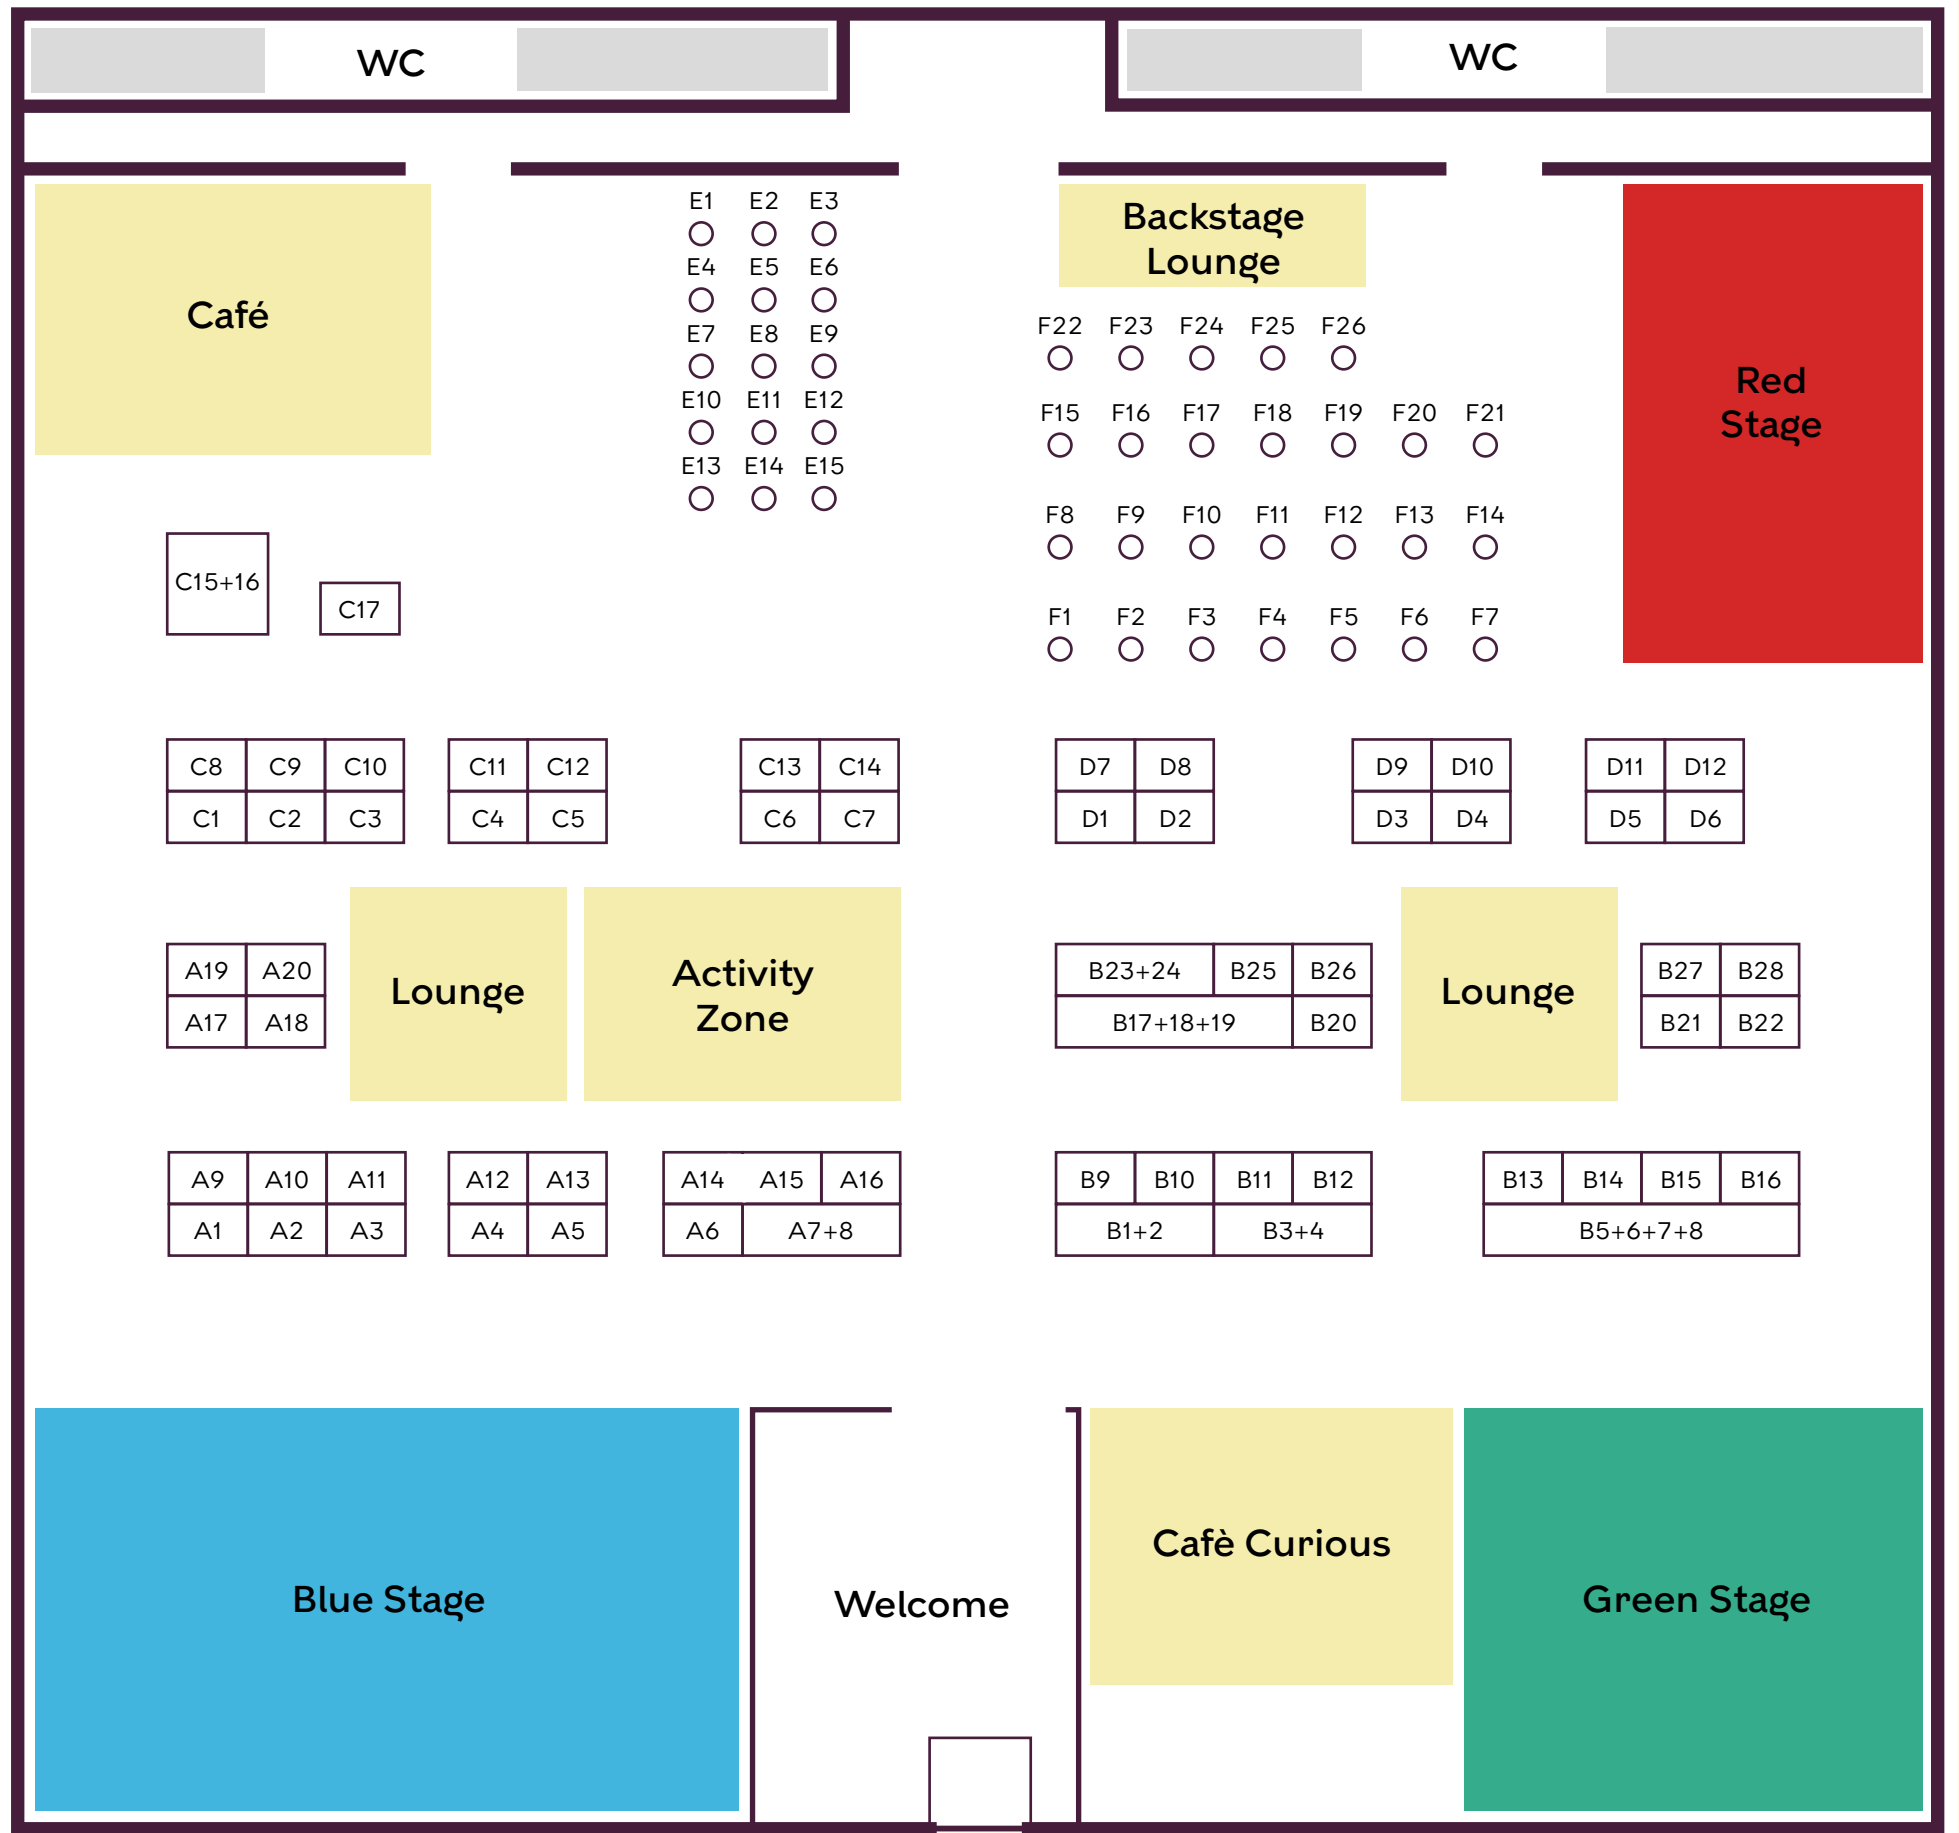

Saturday

Entrance

Food Truck

G1

INTERNATIONAL CITIZEN DAYS 2024

ORGANISATIONS

Friday	Saturday	Organisation
B12		3Shape
B9		A.P. Møller - Mærsk A/S
B5-B8	B5-B8	Akademikerne
B5-B8		Akademikernes A-kasse
	F14	American Women's Club (AWC) in Denmark
	A9	Art Escape Studios
	F19	B3B Basketball
	B20	Basecamp
C4		Bavarian Nordic
	E18	Bibliotekernes læsehjørne
	E7	BIBLIOTEKET
B14		Bloom - Recruitment/Headhunting
	C2	Boldklubben Frem
	B9	Bomae
	B26	byStudents/Studenterhuset
B5-B8	B5-B8	CA A-kasse & Karriereudvikling
A4	A4	Candice Progler Consulting
D10	D10	Career Catwalk
D9	D9	Career Club DK
F4	F4	CAREER DENMARK
C8	C8	Career Network Denmark
	C13	Caritas Denmark
	B12	Charlie's Roof ApS
	B16	CLAVIS sprog & kompetence
C1		Cobham Satcom
B11		COBOD International
D7	D7	Copenhagen Capacity
	E5	Copenhagen Main Library
	D4	Copenhagen Netball Club
	B11	Copenhagen Relocations
	F8	Copenhagen Theatre Circle
	C17	Copenhagen Visitor Service
F5	F5	Cross-cultural Emotional Intelligence Coaching
	C14	Cultural Volunteers (Kulturens Frivillige)
	E10	Culture House Islands Brygge
B3+B4		CV Guidance
	A20	Danes Worldwide
	B23+B24	Danica Pension
D1	D1	Danish Industry (DI)
	E12	Dans i Nordvest
C7	C7	Dansk Erhverv
	C6	Dansk Vandrelaug
B22	B22	Danskbureauet
	B23+B24	Danske Bank